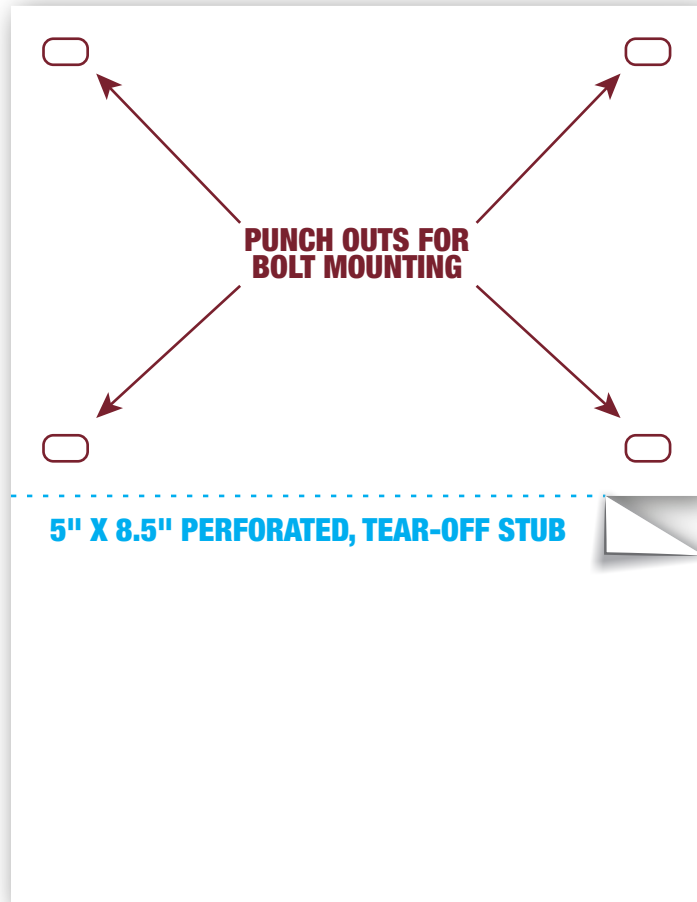

Print It - Perf It - Plate It!

The Perfect Solution for Printing
Temporary License Plate Tags

“ After paying for our second rear defroster repair we needed to find a better, more professional looking way to affix temporary tag to our customers vehicles. WDI's temporary tags proved to be the solution to all the issues we were having. They're water resistant and no plastic bags, or tape is required. Pre-Cut holes allows us to install like a license plate and portray our professional image. - Russell Toth/Toth Buick - GMC

DO YOU WANT THIS TO
REPRESENT YOUR DEALERSHIP?

ADVANTAGES

- Easy to prep and install
- Weather proof - 8 mil synthetic paper based on a high grade polyester substrate
- Water-resistant, grease-proof, and tear-free
- Able to withstand heat up to 478°F (248°C)
- Laser printer and copier compatible (US Letter size sheet)
- Coated on both sides for ultimate durability
- Placement is where it is expected to be
- No damage to tint or electronics
- No reprints due to water damaged
- Enhance CSI (customer satisfaction index)
- **All you need is our paper and a laser printer!**
- **Available in reams of 250 sheets (4 reams per case)**